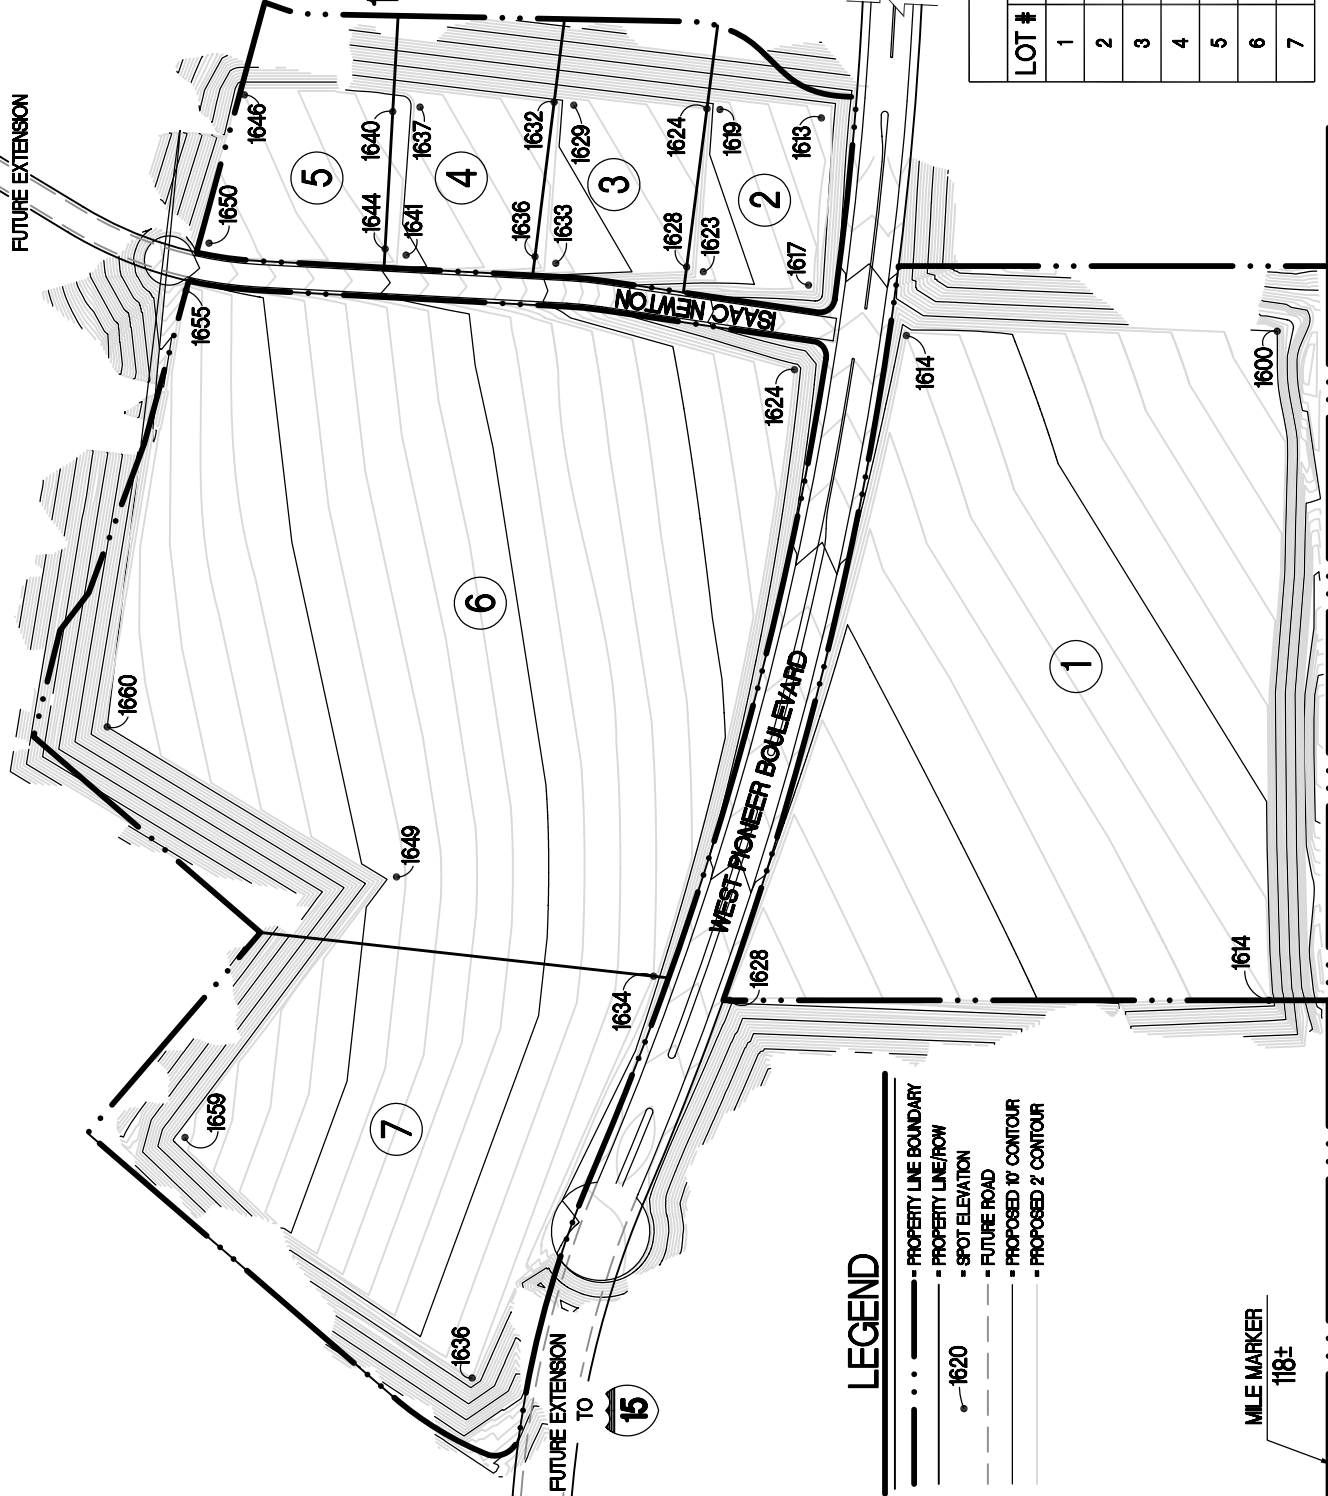

PRELIMINARY LOT LAYOUT

FOR

MTC, LLC.

1485 WEST PIONEER BOULEVARD
MESQUITE, NEVADA 89027
(702) 345-3640

LEGEND

- - - PROPERTY LINE BOUNDARY
- - - PROPERTY LINE/ROW
- 1620 - SPOT ELEVATION
- - - FUTURE ROAD
- - - PROPOSED 10' CONTOUR
- - - PROPOSED 2' CONTOUR

MILE MARKER
118±

NDOT ROW

NDOT ROW

TO FALCON RIDGE
PARKWAY

LOT AREA		
LOT #	GROSS ACRES	SQUARE FEET
1	35.15 AC.	1,531,070 SF.
2	3.37 AC.	146,624 SF.
3	3.81 AC.	166,161 SF.
4	3.81 AC.	166,733 SF.
5	3.87 AC.	168,535 SF.
6	39.37 AC.	1,714,770 SF.
7	16.62 AC.	724,170 SF.

GRAPHIC SCALE

TO LAS VEGAS

15 TO EXIT 120